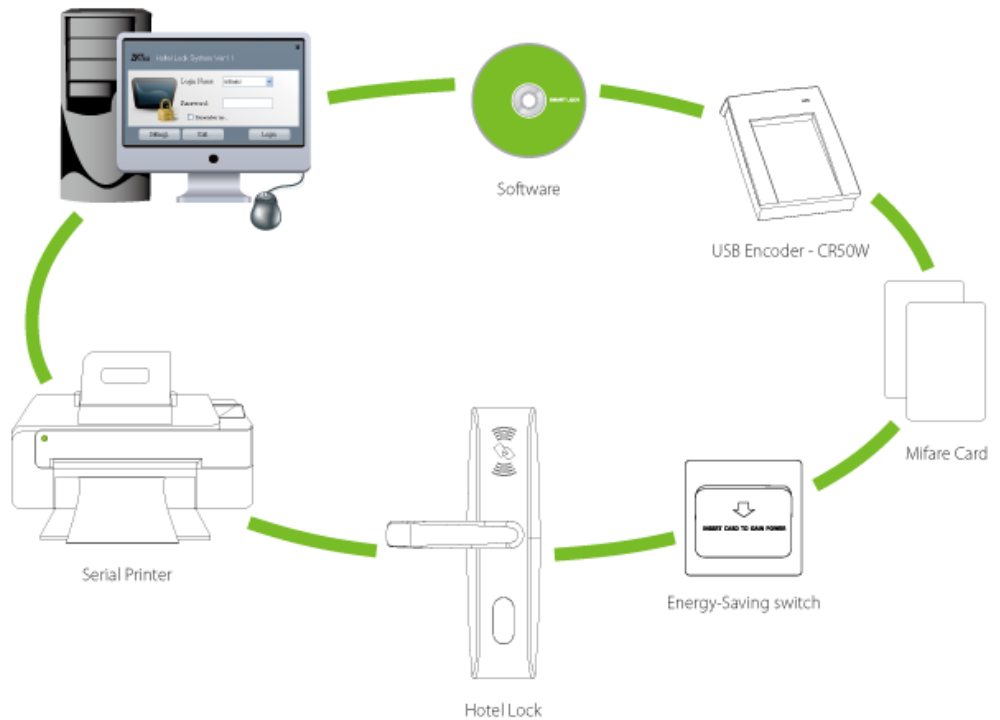

# Actek RFID Hotel Lock System

# Actek RFID Hotel Lock System

The Actek Hotel Lock System is specially designed to meet the needs of small-medium hotels, maximum security, individual style and low operation costs. It allows for comprehensive access control and system management, but with extremely user-friendly software.

- Check-in, check-out and reservation for hotel guest
- Set card expiration date/time
- Create master, building, floor and other employee cards
- Create lost card to remove lost/stolen cards from the system
- Create record card to get the unlock logs from the hotel lock
- Matrix design allow you to see the room status
- All issued cards are logged in the software for viewing at any time
- Easy to program
- Requires USB encoder to program mifare cards