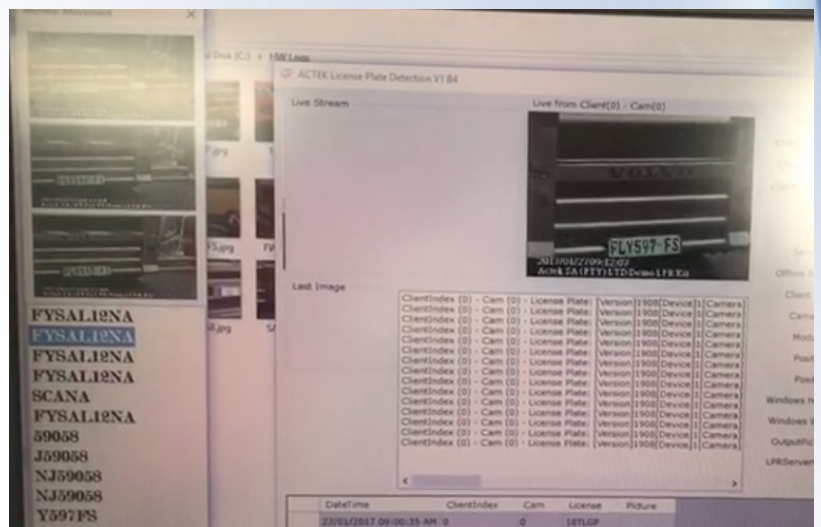

License Plate Recognition System

License Plate Recognition System

We specialise in turn-key License Plate Recognition (LRP) / Automatic Number Plate Recognition (ANPR) System solutions.

We offer fully customisable and often unique customer specific turnkey solutions for any industry or requirements. Whether you have a truck stop, parking garage, housing estate or office park with any requirement to link license plate numbers to gaining access or billing we will have or develop a solution for you.

Our solutions include:

Specialised LPR or ANPR Cameras (Hardware)

Actek LPR Management software

Integration with 3rd party ERP or accounting software

Integration with parking systems (Linking license plate number with parking ticket)

Cash-less Parking Solutions

On-line verification of stolen vehicles or vehicle involved in robberies with Enatis (South Africa only)

How it works:

Images captured by specialised LPR cameras, automatically capture the license plate number in real time allowing our specialised and fully customisable software to link the license plate number to parking tickets, compare with pre-defined databases, submit to Enatis for verification, export number for automatic billing etc., trigger boomgate barriers to open via I/O and so much more.

Depending on the requirements, we can supply LPR cameras that can read number plates at high speed, at stand still, in complete darkness, with high beams on etc. Our solutions are very effective, reliable and cost effective.